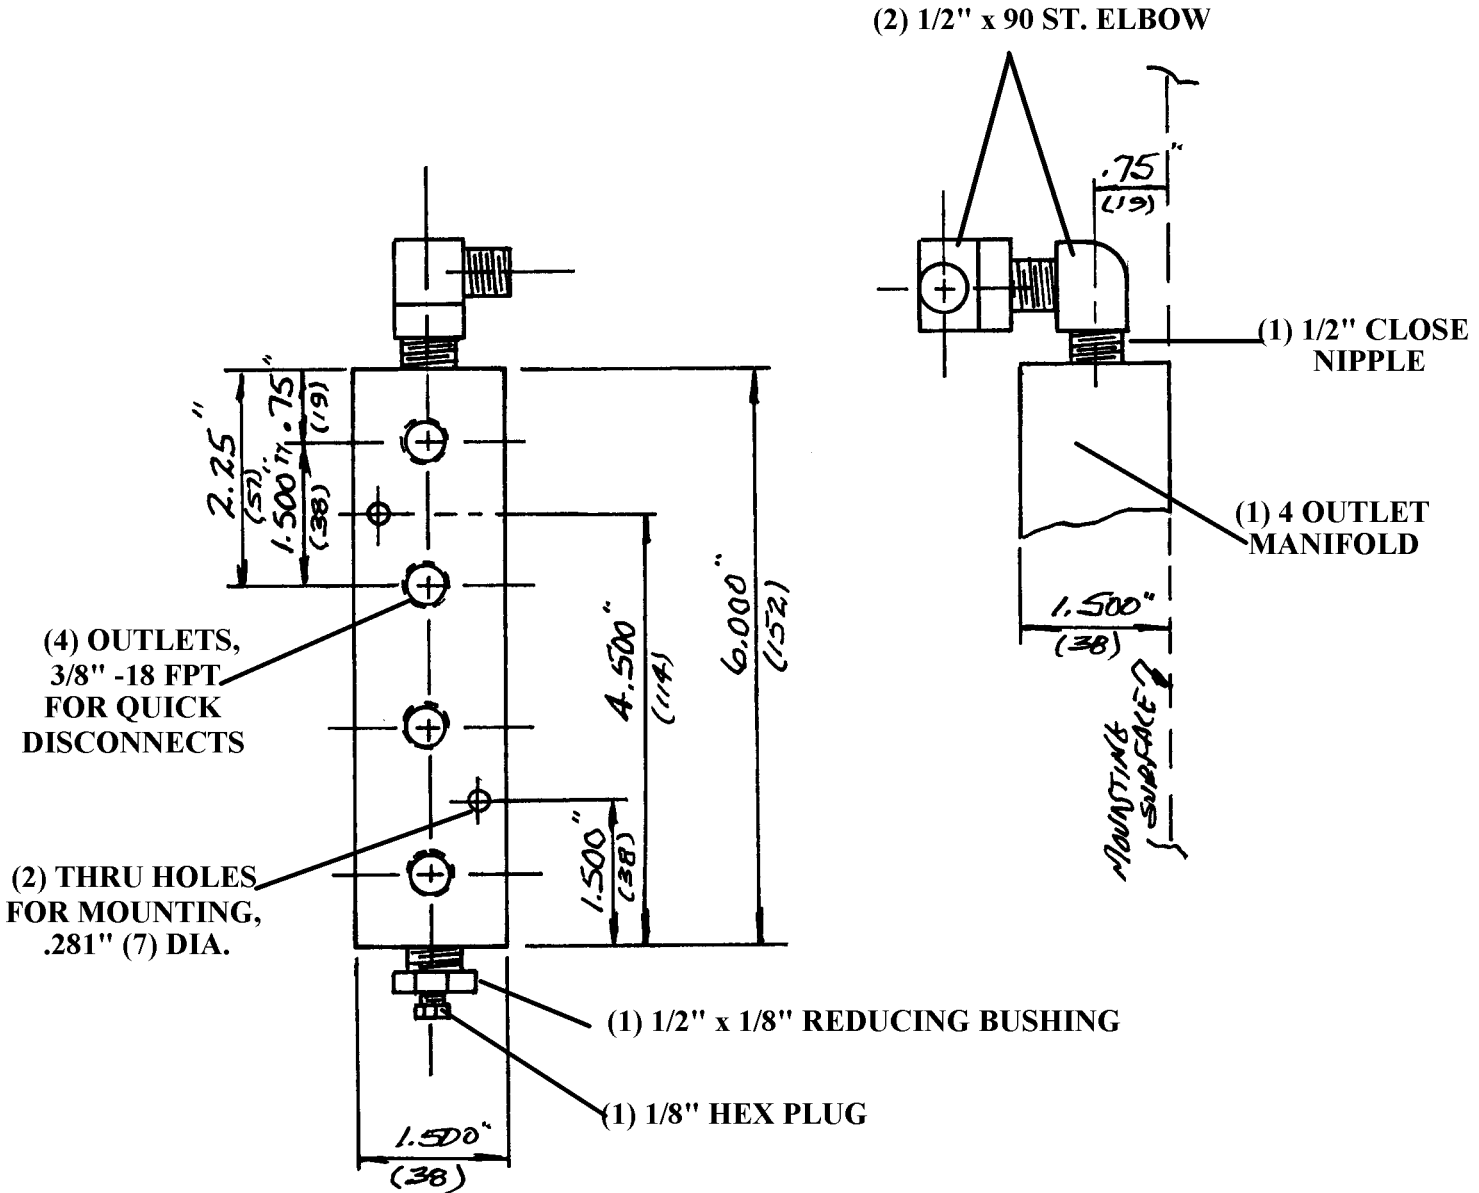

# MST 4-OUTLET MANIFOLD

## P.N. 8005401

(USED ON FIXED PANEL MOUNTED SYSTEMS)

**NOTE:** QUICK DISCONNECT FITTINGS SOLD SEPARATELY.